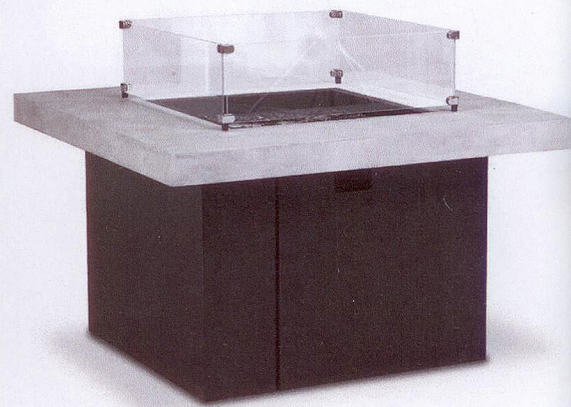

curated WHITE GLOVE

Richard Frinier for Century Outdoor Striped "Andalusia" canopy lounge chair. Perennials "Elements" outdoor pillow fabric in Wasabi. Tempaper "Tropical Jungle Green" self-adhesive wallcovering. Smith & Hawken for Target "Rectangular Concrete Planter" and "Round Concrete Planter."